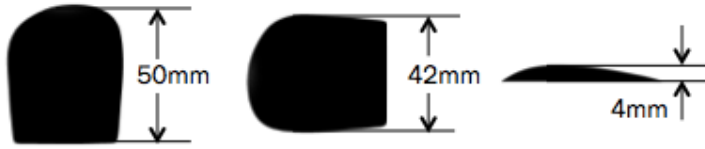

MET PAD 2-4

ortesi

3D printed braces & orthotics

SMALL
CODE - MPS

MEDIUM
CODE - MPM

LARGE
CODE - MPL

XL
CODE - MPXL

XXL
CODE - MPXXL

AVAILABLE IN THE FOLLOWING MATERIALS

BLUE
PPT

RED
PORON

*MET PAD 2-4 LEFT ONLY SHOWN FOR ILLUSTRATION PURPOSES.