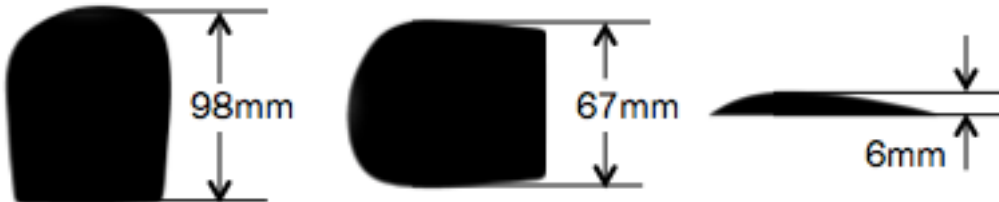

MET PAD 2-4

ortesi

3D printed braces & orthotics

SMALL
CODE - MPS

MEDIUM
CODE - MPM

LARGE
CODE - MPL

XL
CODE - MPXL

XXL
CODE - MPXXL

AVAILABLE IN THE FOLLOWING MATERIALS

BLUE
PPT

RED
PORON

*MET PAD 2-4 LEFT ONLY SHOWN FOR ILLUSTRATION PURPOSES.